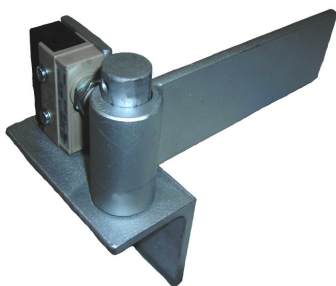

- **NV335L** LH Interlock for Wicket Gate
- **NV335R** RH Interlock for Wicket Gate